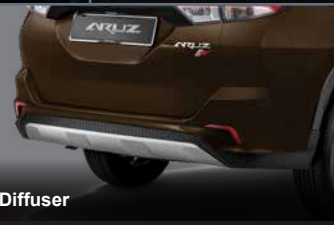

Sporty Roof Rail

Backdoor Garnish with Chrome & Glossy Black Finish

Auto Light Control

HDMI Port

Multimedia System with Navigation

Semi-bucket Leather Seats

Advanced Safety Assist (A.S.A.) 2.0

Integrated Driving Video Recorder (DVR)

'Smart Link' for Android

Front and Rear Bumpers with Silver Painted Diffuser

Fog Lamps with Stylish Bezel

X

- Front Grille with Black Chrome & Glossy Black Finish
- 5-star ASEAN NCAP Safety Rating
- Vehicle Stability Control (VSC)