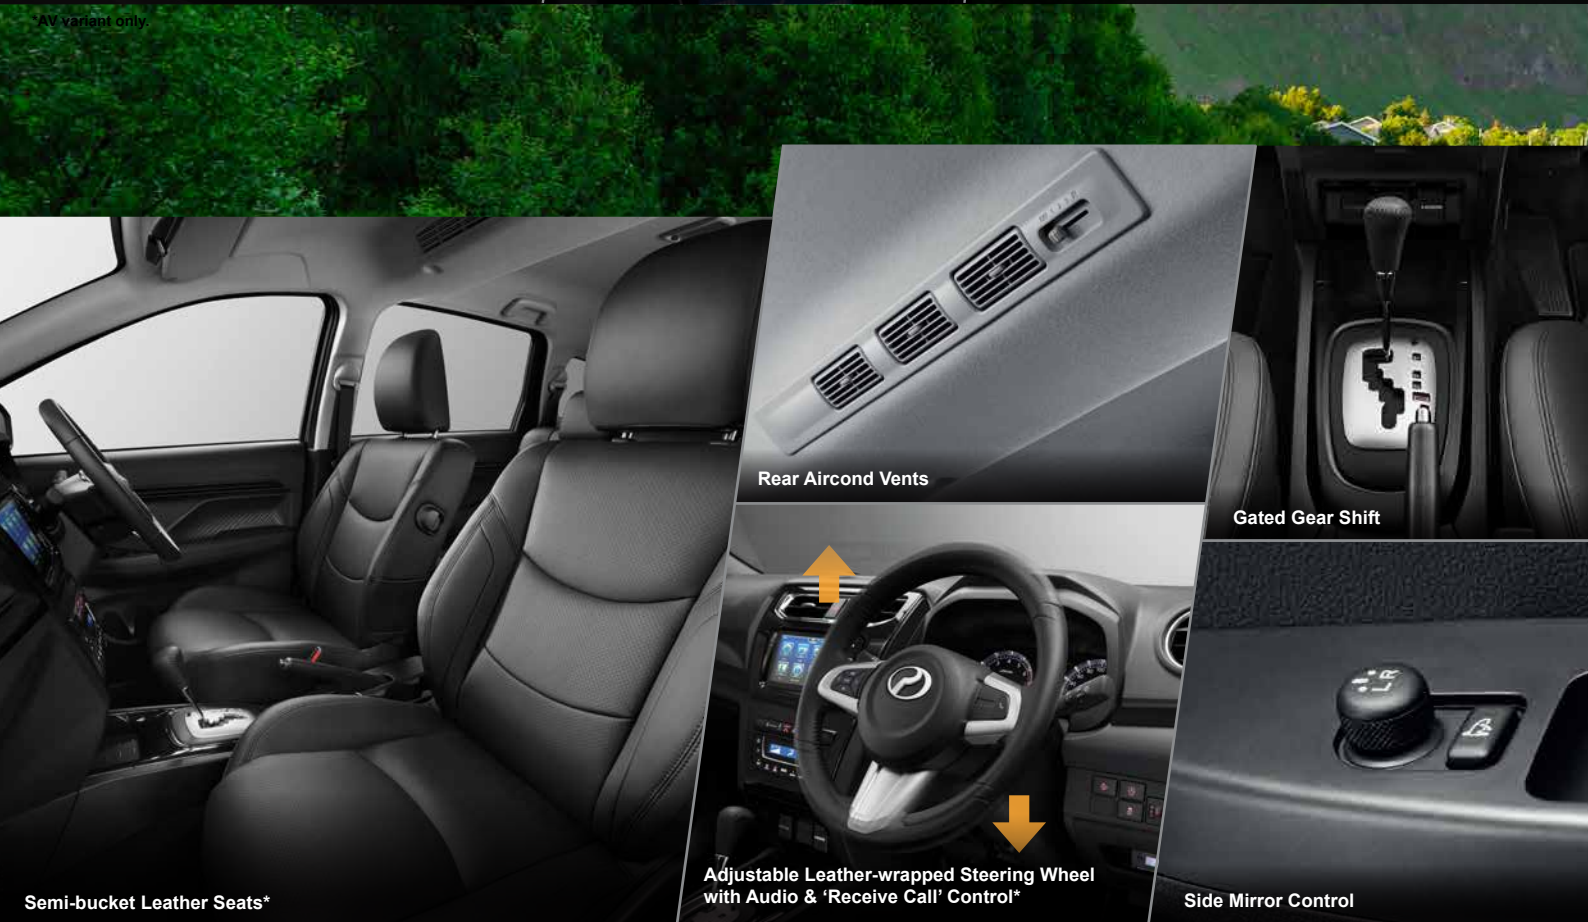

*AV variant only.